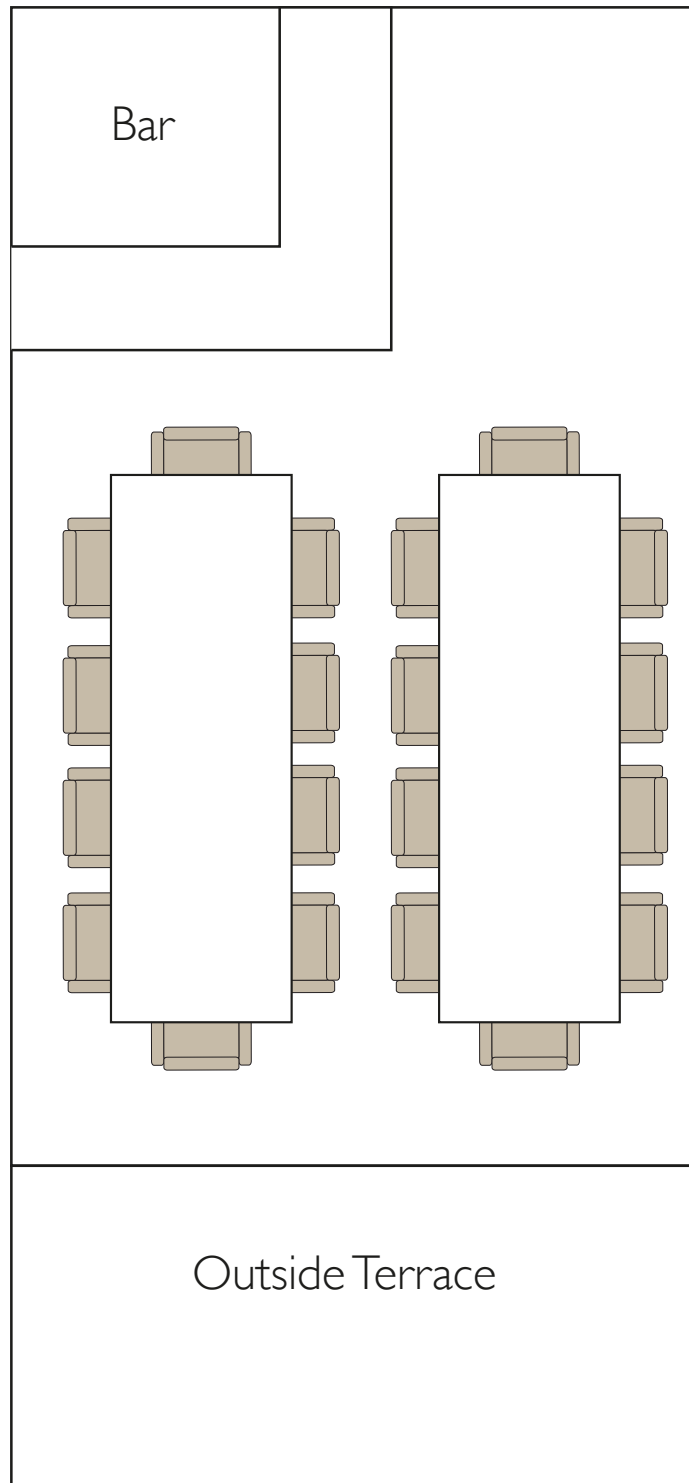

Private Parties at La Table de Tee

Example table layout

Flexible table plans available for 8-24 people